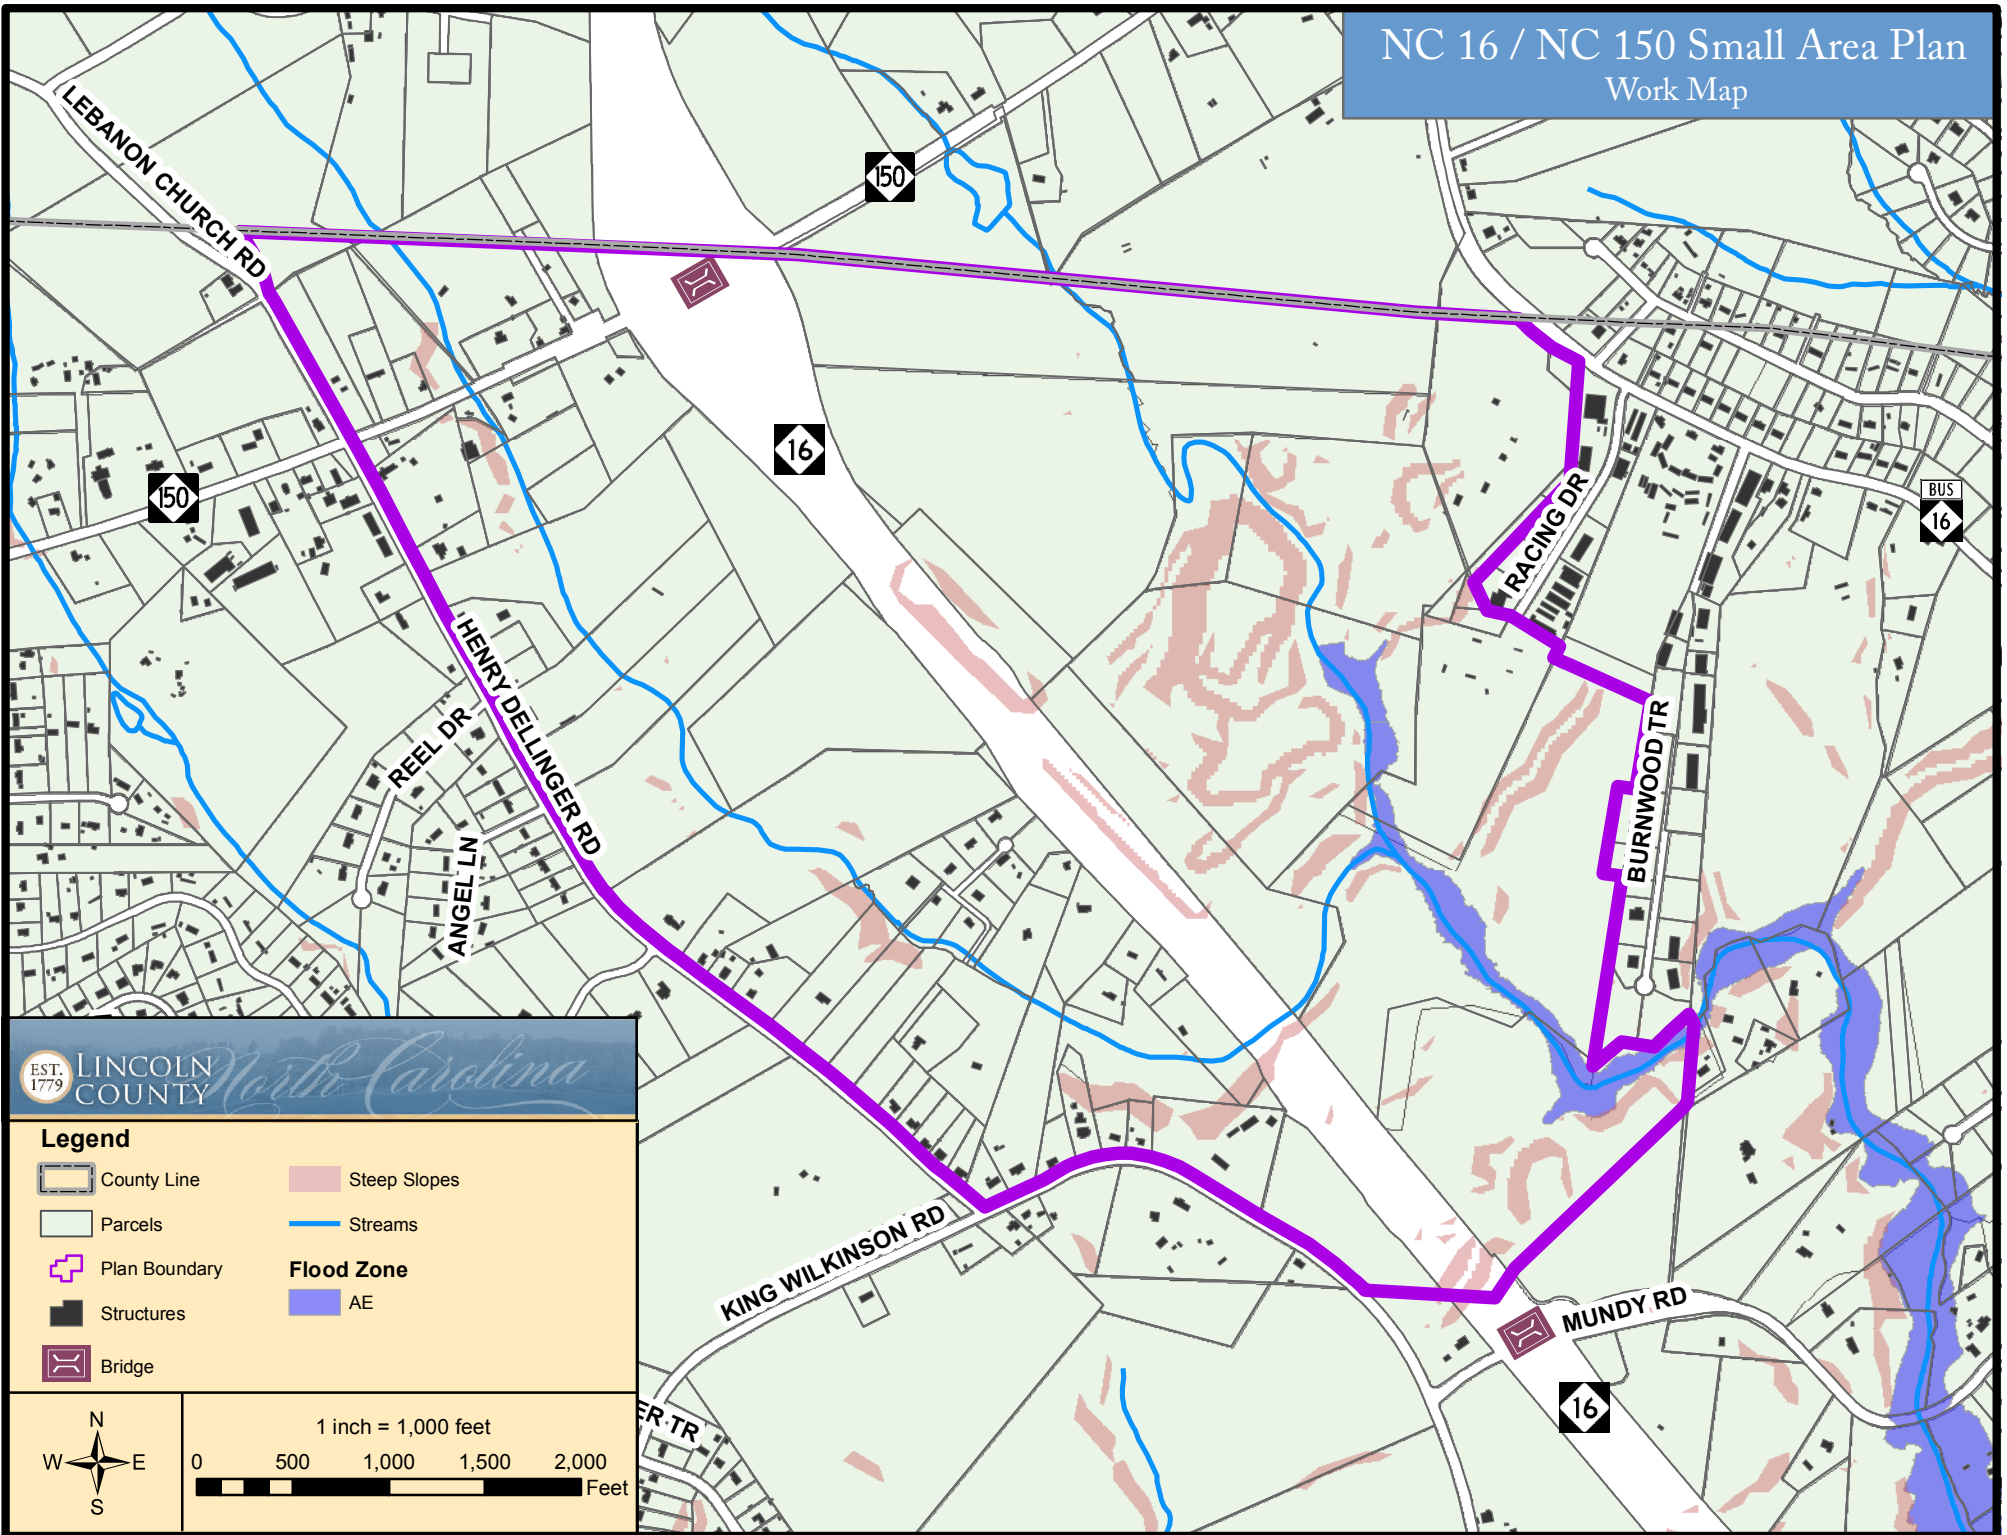

NC 16 / NC 150 Small Area Plan Work Map

EST. 1779 LINCOLN COUNTY

North Carolina

- Legend**
- County Line
 - Parcels
 - Plan Boundary
 - Structures
 - Bridge
 - Steep Slopes
 - Streams
 - Flood Zone**
 - AE