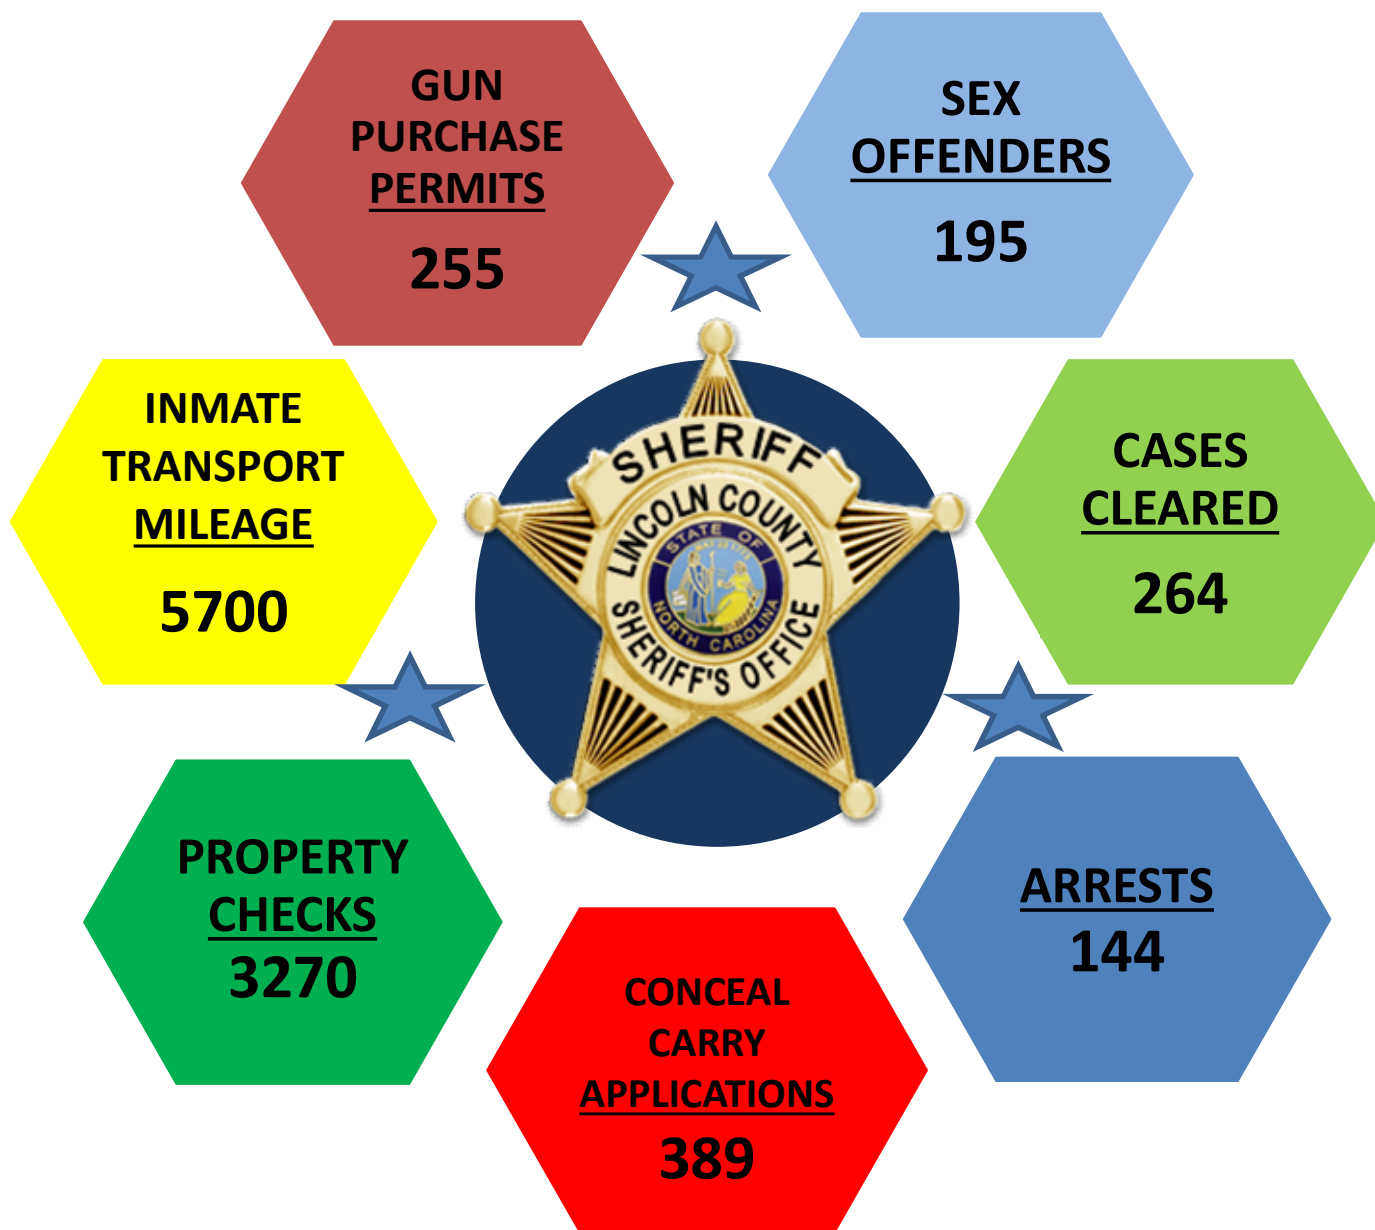

# Lincoln County Sheriff's Office

**Bill Beam, Sheriff**

## Activity Count for January 2021

## JANUARY STATS 2021