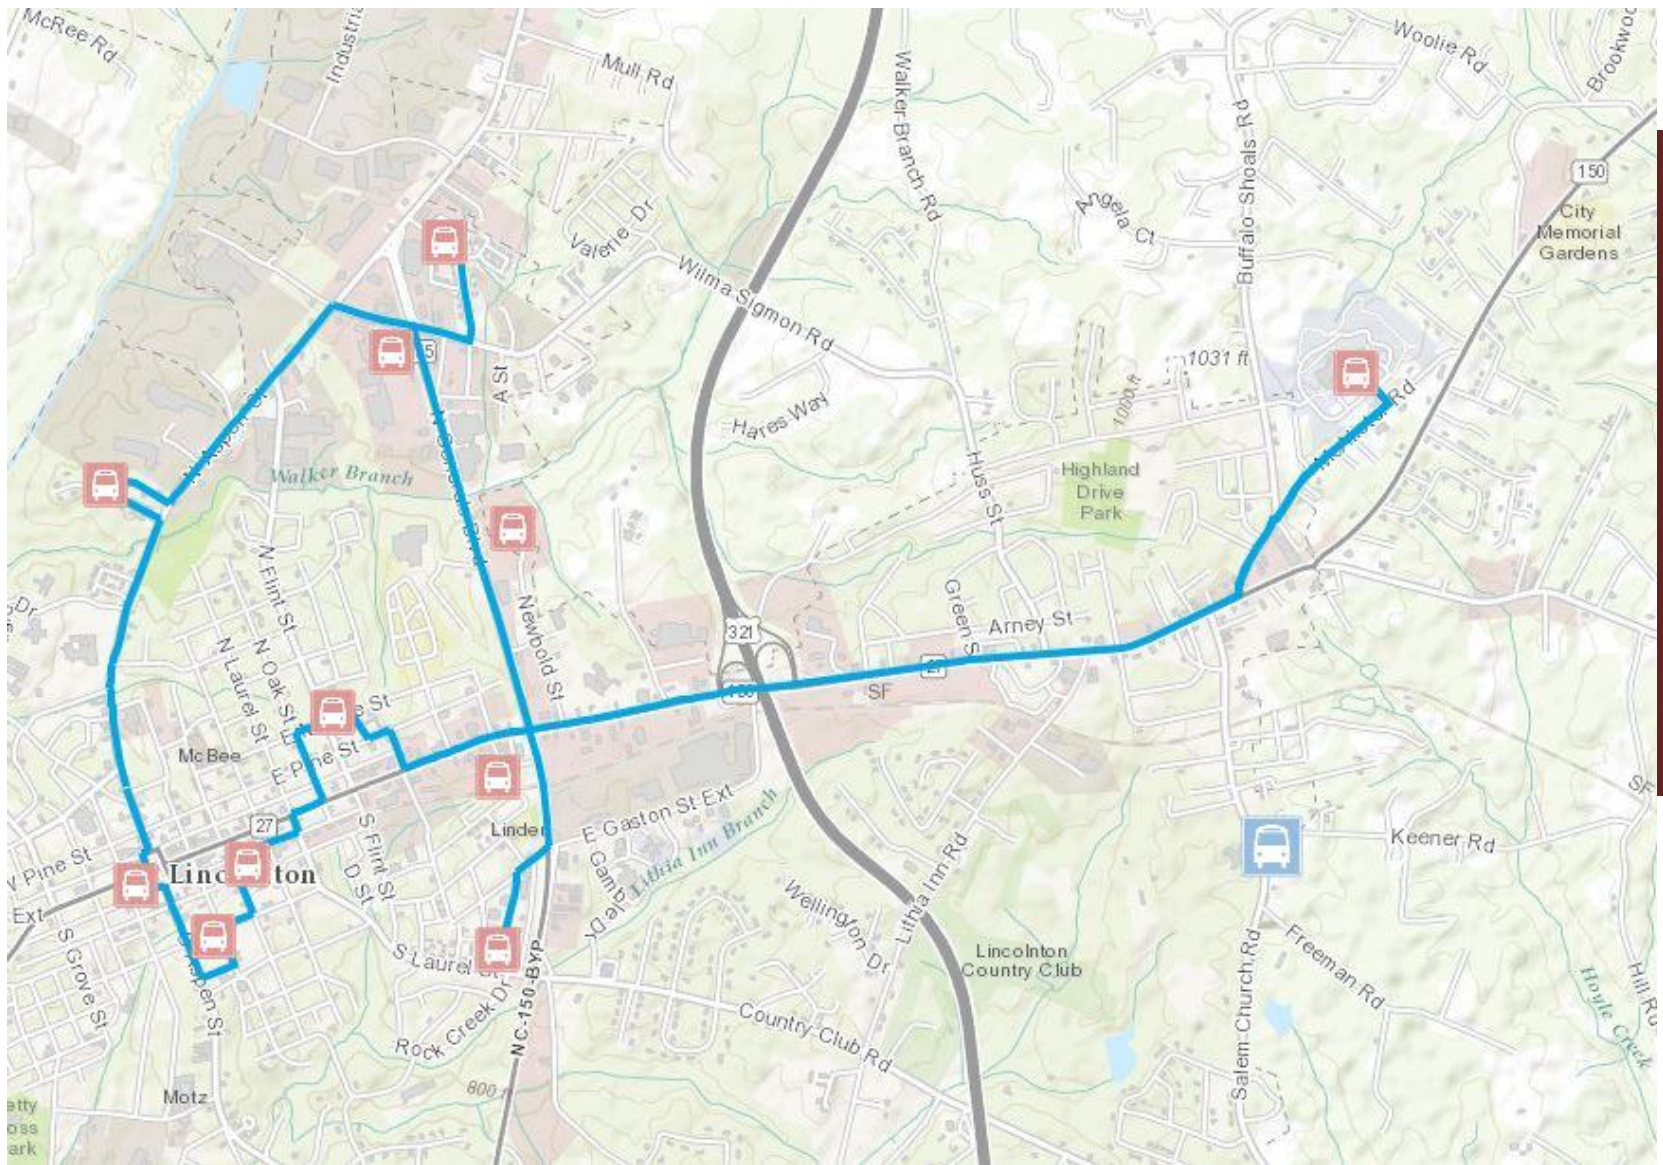

Route runs Monday through Friday from 8:00 AM to 5:45 PM *Except on holidays as noted below

Morning Bus Runs

Effective April 27, 2015

TLC PARKING LOT	CMC-LINCOLN	WALMART	BILO SHOPPING CENTER	COLONIAL VILLAGE DRIVE	DEATON AVENUE	CITIZENS CENTER	GASTON COLLEGE	CHRISTIAN MINISTRIES	HOUSING AUTHORITY	SOCIAL SERVICES	DOLLAR TREE
8:05 AM	8:15 AM	8:25 AM	8:30 AM	8:33 AM	8:41 AM	8:50 AM	8:54 AM	8:58 AM	9:03 AM	9:08 AM	9:12 AM
		9:25 AM	9:30 AM	9:33 AM	9:41 AM	9:50 AM	9:54 AM	9:58 AM	10:03 AM	10:08 AM	10:12 AM
	10:22AM	10:32 AM	10:37 AM	10:40 AM	10:48 AM	10:57 AM	11:01 AM	11:05 AM	11:10 AM	11:15 AM	11:20 AM
		11:32 AM	11:37 AM	11:40 AM	11:48 AM	11:57 AM	12:01 AM	12:05 PM	12:10 PM	12:15 PM	12:20 PM
12:25 PM											

Afternoon Bus Runs

TLC PARKING LOT	CMC-LINCOLN	WALMART	BILO SHOPPING CENTER	COLONIAL VILLAGE DRIVE	DEATON AVENUE	CITIZENS CENTER	GASTON COLLEGE	CHRISTIAN MINISTRIES	HOUSING AUTHORITY	SOCIAL SERVICES	DOLLAR TREE
12:05 PM	12:15 PM	12:25 PM	12:30 PM	12:36 PM	12:43 PM	12:51 PM	12:56 PM	1:00 PM	1:06 PM	1:11 PM	1:15 PM
		1:25 PM	1:30 PM	1:36 PM	1:43 PM	1:51 PM	1:56 PM	2:00 PM	2:06 PM	2:11 PM	2:15 PM
	2:25 PM	2:35 PM	2:40 PM	2:46 PM	2:53 PM	3:01 PM	3:06 PM	3:10 PM	3:16 PM	3:21 PM	3:25 PM
		3:35 PM	3:40 PM	3:46 PM	3:53 PM	4:01 PM	4:06 PM	4:10 PM	4:16 PM	4:21 PM	4:25 PM
	4:35 PM	4:45 PM	4:50 PM	5:01 PM	5:08 PM	5:16 PM	5:21 PM	5:25 PM	5:31 PM	5:37 PM	5:42 PM
5:45 PM											

Rural General Public (RGP) service is available if the route deviates no more than 0.75 miles. *Route deviation requests must be made 4 hours prior to the trip.* Please call TLC dispatch at (704) 736-2030 to arrange your ride. *RGP service is open to any Lincoln County resident, and all service is accessible to persons with disabilities.*

TLC reserves the right to limit deviations to one per day, per passenger on the town route, time permitting.

*Town
Route*

 *Bus Stops*

 *Bus Route*

Lincolnton Town Route – Anyone Can Ride!