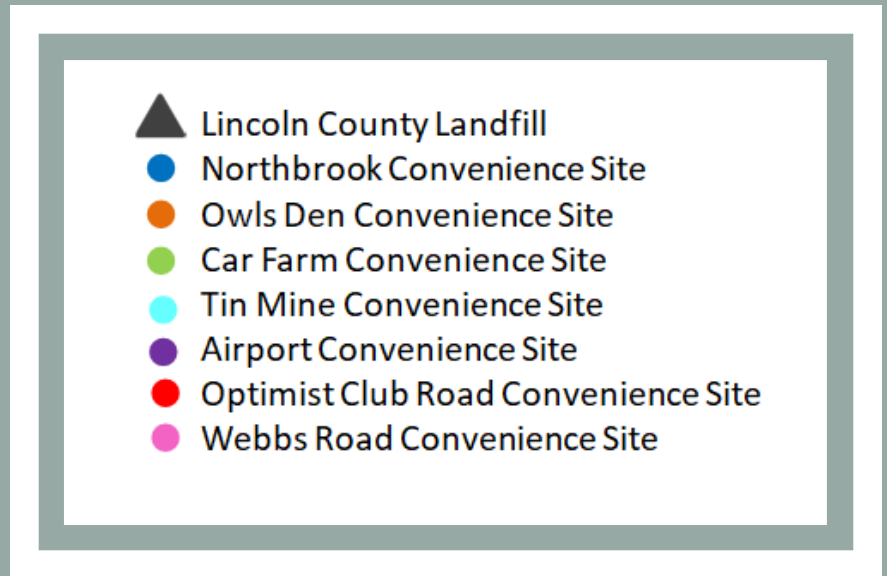

### LINCOLN COUNTY LANDFILL & CONVENIENCE SITES MAP

# LANDFILL & CONVENIENCE SITE ADDRESSES

CONVENIENCE SITE HOURS  
9AM-6PM MON-SAT  
1PM-5PM SUN

---

LINCOLN COUNTY LANDFILL  
(704) 732.9030  
5291 CROUSE RD  
CROUSE, NC  
8:30AM-4:30PM MON-SAT

---

LANDFILL RESIDENTAL  
RECYCLING&RESIDENTIAL  
WASTE CENTER HOURS  
8:30AM-6PM MON-SAT

---

THE LANDFILL AND CONVENIENCE SITES  
ARE **CLOSED** ON:  
NEW YEAR'S DAY, THANKSGIVING DAY,  
CHRISTMAS EVE, CHRISTMAS DAY